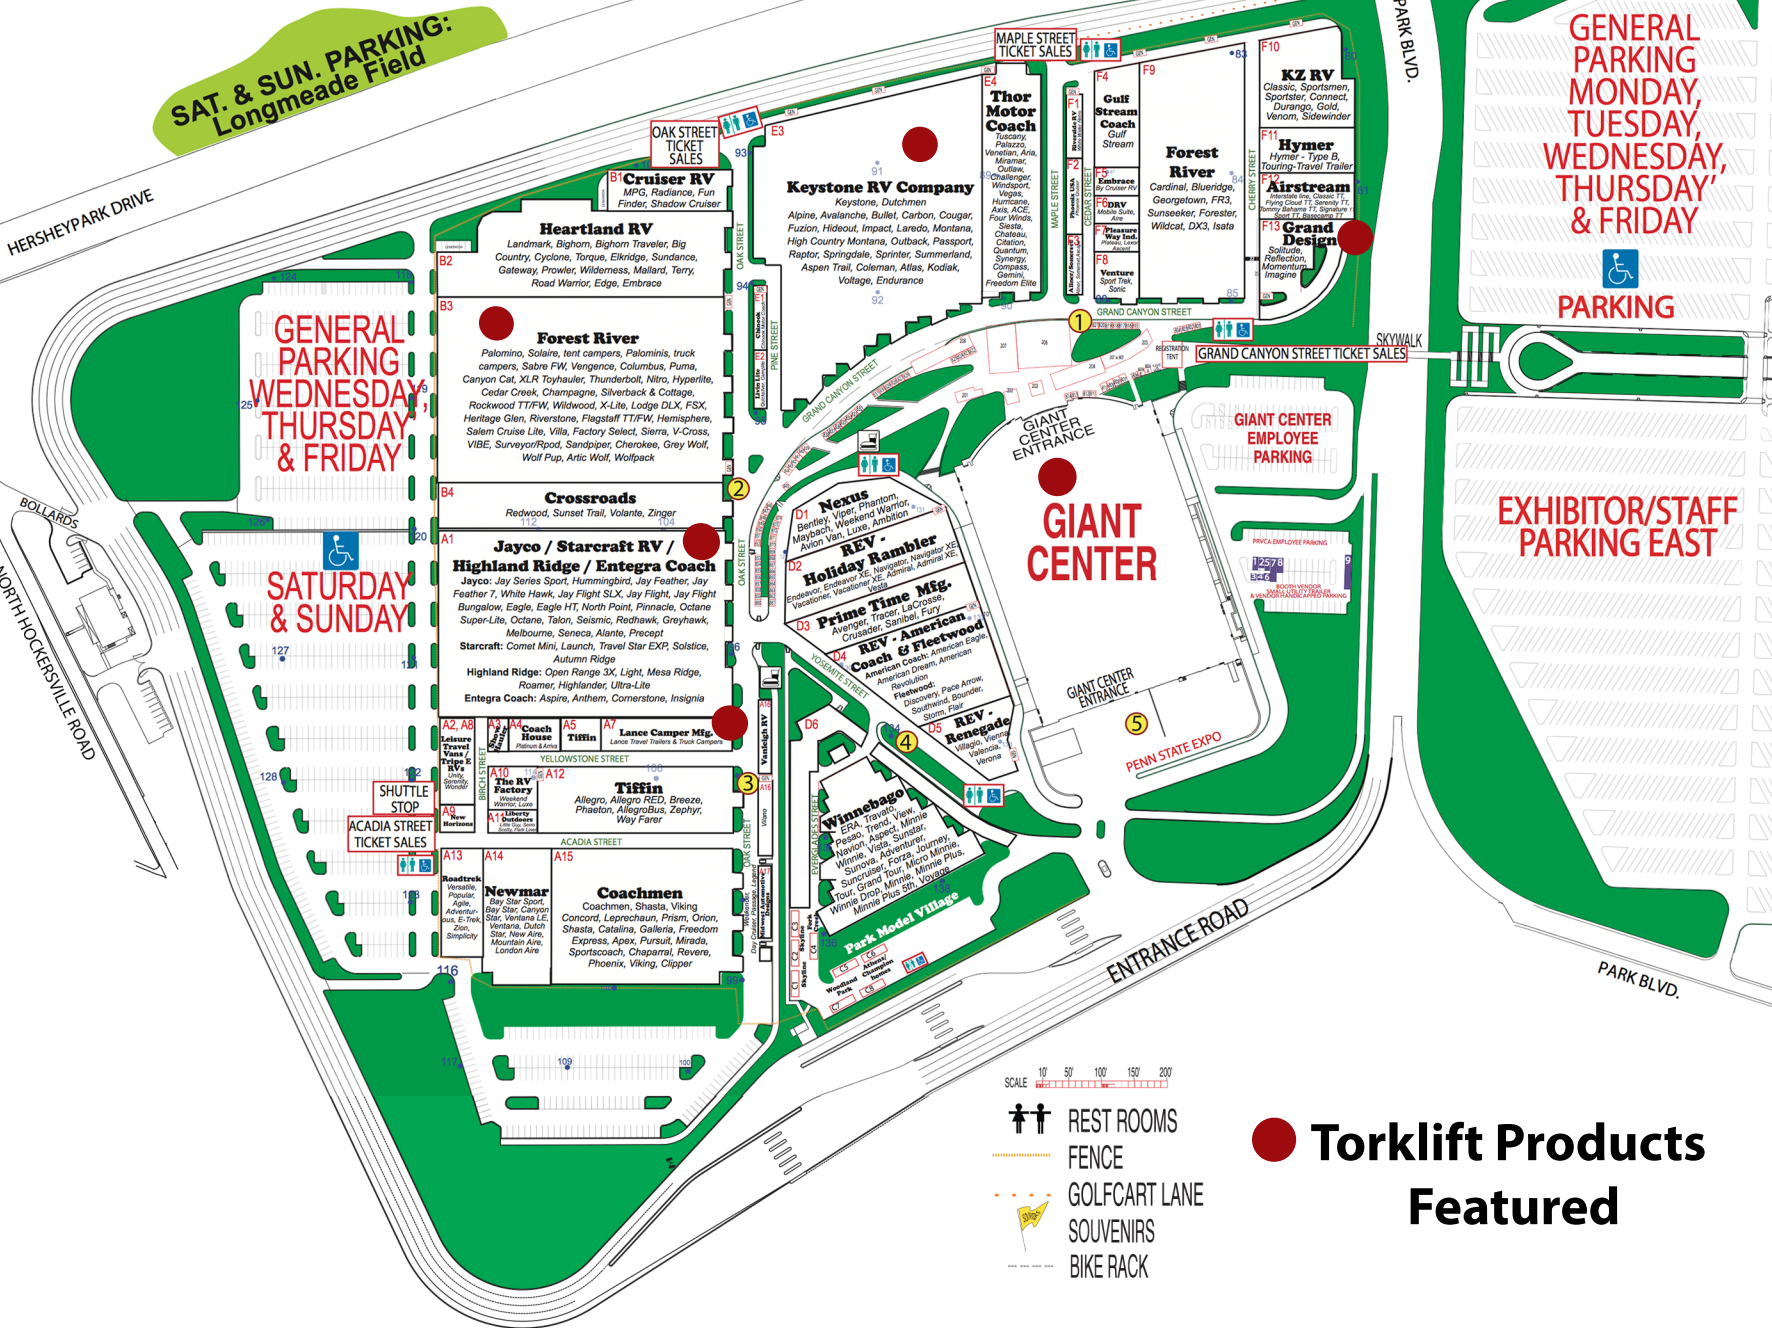

Find Torklift at the Hershey RV Show!

SAT. & SUN. PARKING:
Longmeade Field

GENERAL PARKING
MONDAY, TUESDAY, WEDNESDAY, THURSDAY & FRIDAY

PARKING

EXHIBITOR/STAFF PARKING EAST

GENERAL PARKING
WEDNESDAY, THURSDAY & FRIDAY

SATURDAY & SUNDAY

GIANT CENTER

- Category 1
- Category 2
- Category 3
- Category 4
- Category 5
- Category 6
- Category 7
- Category 8
- Category 9
- Category 10
- Category 11

Cruiser RV
MPG, Radiance, Fun Finder, Shadow Cruiser

Heartland RV
Landmark, Bighorn, Bighorn Traveler, Big Country, Cyclone, Torque, Elkridge, Sundance, Gateway, ProWler, Wilderness, Mallard, Terry, Road Warrior, Edge, Embrace

Crossroads
Redwood, Sunset Trail, Volante, Zinger

Coach House
Polaris Edition

The RV Factory
Midland, Midland, Leisure, Liberty, Revolution

Newmar
Bay Star, Canyon Star, Ventura LE, Star, New Aire, Mountain Aire, London Aire

Nexus
Bentley, Viper, Prantom, Maybach, Weekend Warrior, Avion Vren, Luxe, Amblion

Prime Time Mfg.
Averager, Trooper, LaCrosse, Crusader, Sentinel, Fury

REV - Renegade
Village, Ventura, Valencia, Verano

Winnabago
ERA, Travels, View, Pavilion, Trepid, Minnie, Pavilion Vista, Sunstar, Sunova, Forza, Journey, Suncoast, Micro Minnie, Suncoast, Micro Minnie Plus, Tour, Drop Cam, Voyage, Minnie Plus sat, Voyage

Park Model Village
Wood, Champion, Freedom, Freedom, Freedom

Gulf Stream Coach
Gulf Stream

Embrace
RV Center RV

ProVoy
Lodge, Summit

Venture
Spot Trek, Solis

Hymer
Hymer - Type B, Touring-Travel Trailer

Maple Street Ticket Sales

Oak Street Ticket Sales

Acadia Street Ticket Sales

Grand Canyon Street Ticket Sales

Shuttle Stop

Restrooms

Fence

Golfcart Lane

Souvenirs

Bike Rack

Scale

Entrance Road

Penn State Expo

Maple Street

Oak Street

Acadia Street

Grand Canyon Street

Yellowstone Street

Entrance Road

Torklift Products
Featured