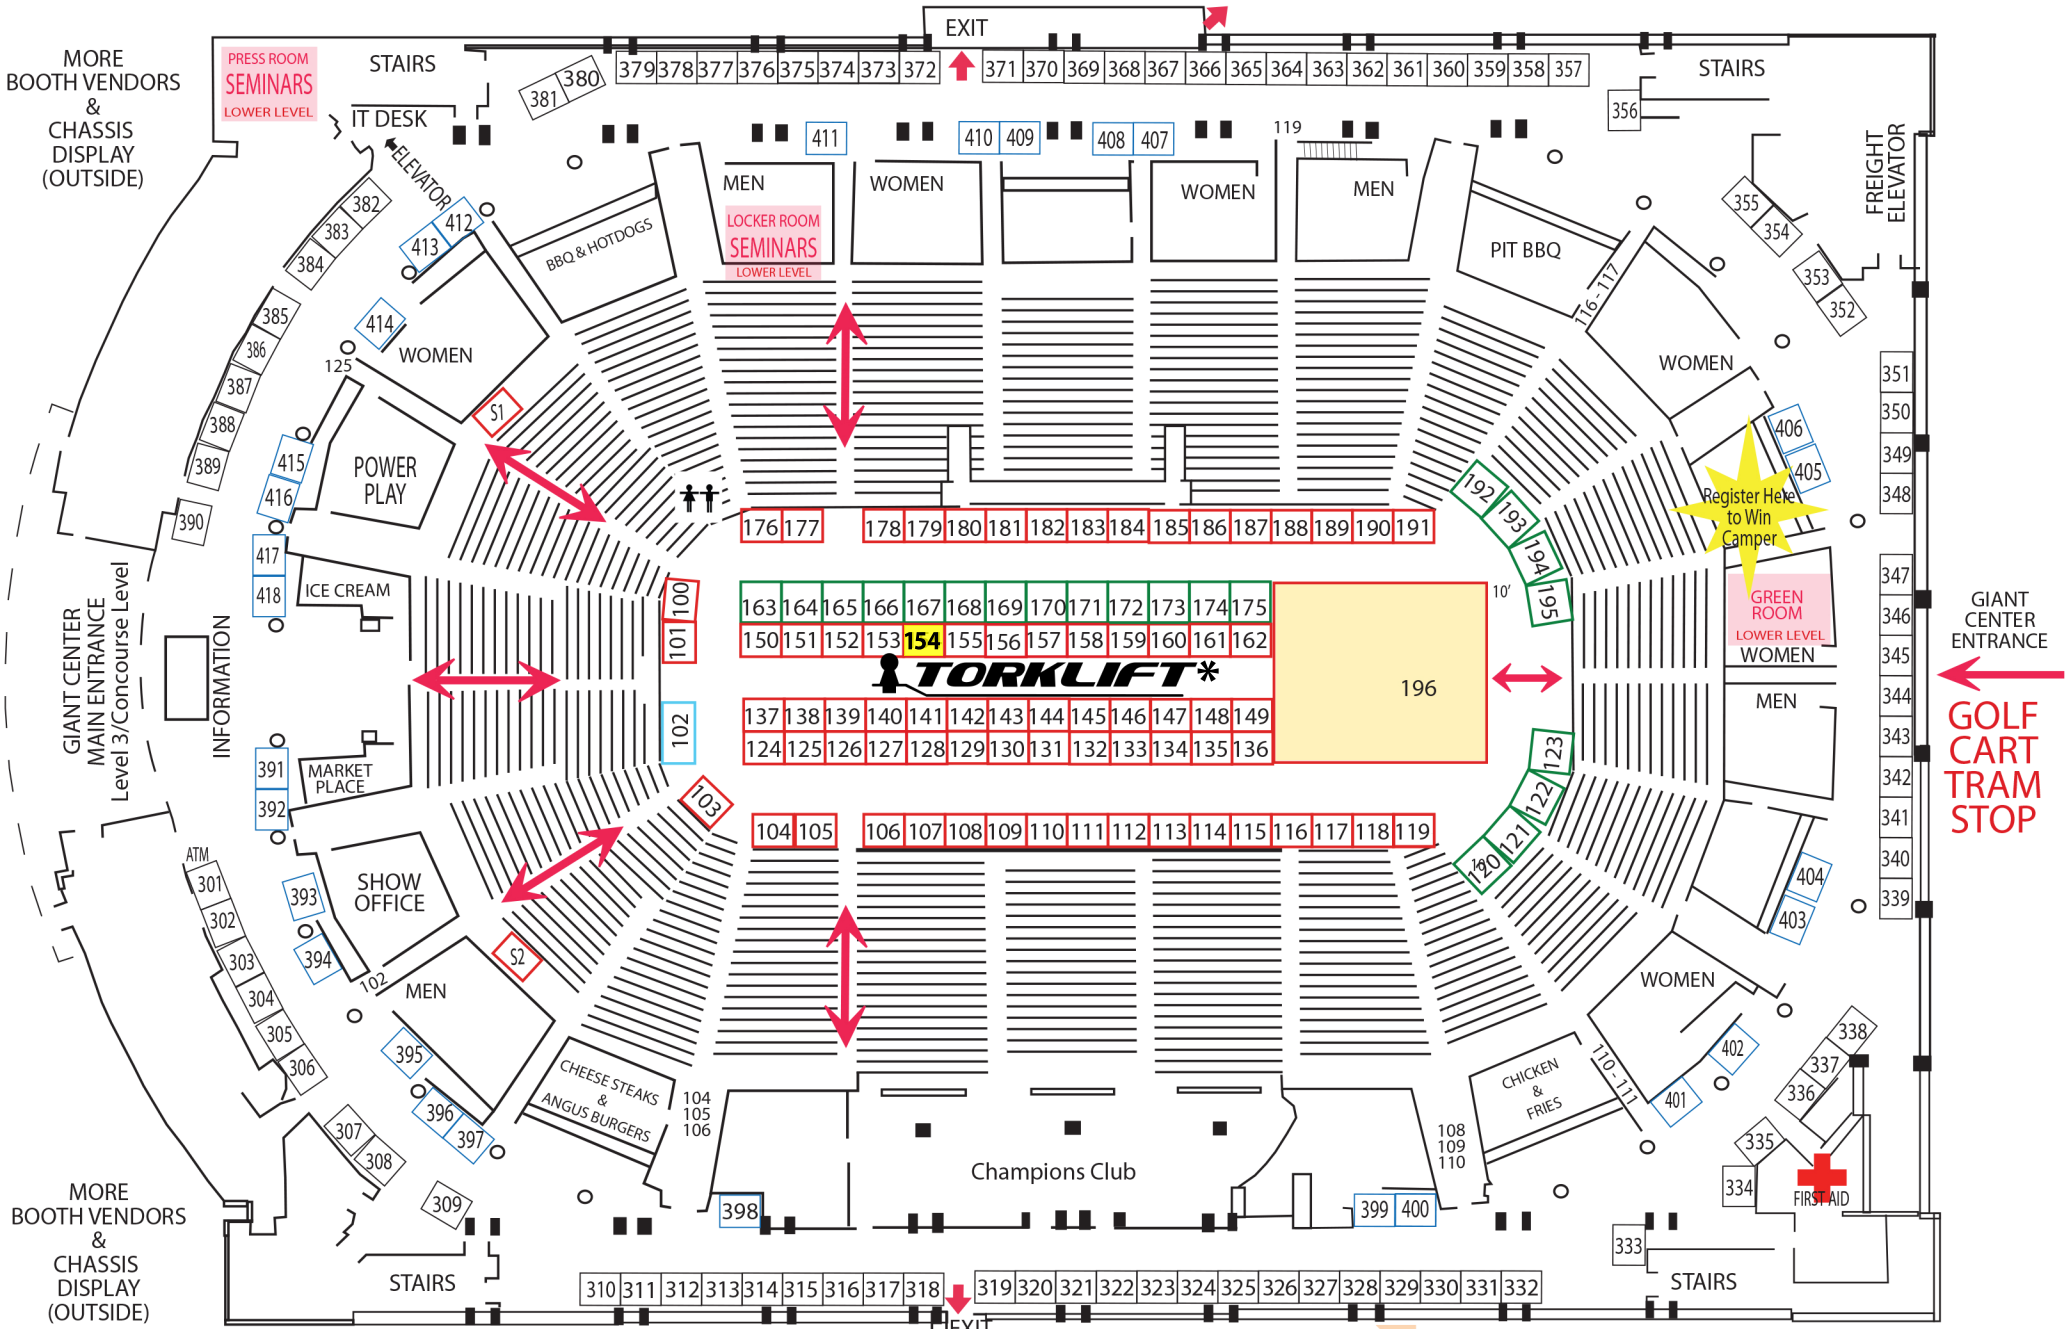

Yellowstone Street

Entrance Road

Torklift Products
Featured

**PRODUCTS FEATURED
AT THE SHOW:**

DEALER	BOOTH SPACE
Gayle Kline RV Center	A1, *Inside Giant Center: Booth 154
Stoltzfus RV	B3, F9
Tom Schaeffer's RV	E3, F13
Berks-Mont Camping	F9, B3, A17
Parkview RV Center	A7

- All Regular Booths - 10' x 8'
- RED = Level 1/Event Level
- Level 1/Event Level SEMINAR ROOMS
- VILLAGE
- 10' x 10' booth
- 8' Overhead clearance
- 8' x 15' booth
- Pre-blocked Public Only
- Pre-blocked I&P
- Pre-blocked Industry Only